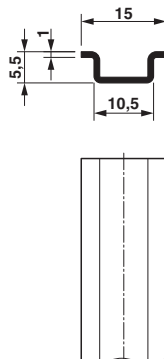

DIN rail, unperforated - NS 15 BLK UNPERF 2000MM - 1401789

Please be informed that the data shown in this PDF Document is generated from our Online Catalog. Please find the complete data in the user's documentation. Our General Terms of Use for Downloads are valid (<http://phoenixcontact.com/download>)

DIN rail, unperforated, acc. to EN 60715, material: Steel, uncoated, Standard profile, color: white aluminum

Key Commercial Data

Packing unit	5 pc
GTIN	 4 017918 155421
GTIN	4017918155421

Technical data

Dimensions

Height	5.5 mm
Length	2000 mm
Width	15 mm

Standards and Regulations

Test standard	acc. to EN 60715
Connection in acc. with standard	IEC / EN

Drawings

DIN rail, unperforated - NS 15 BLK UNPERF 2000MM - 1401789

Dimensional drawing

Classifications

eCl@ss

eCl@ss 10.0.1	27400602
eCl@ss 11.0	27400602
eCl@ss 4.0	27110800
eCl@ss 4.1	27110800
eCl@ss 5.0	27141100
eCl@ss 5.1	27141100
eCl@ss 6.0	27400600
eCl@ss 7.0	27400602
eCl@ss 9.0	27400602