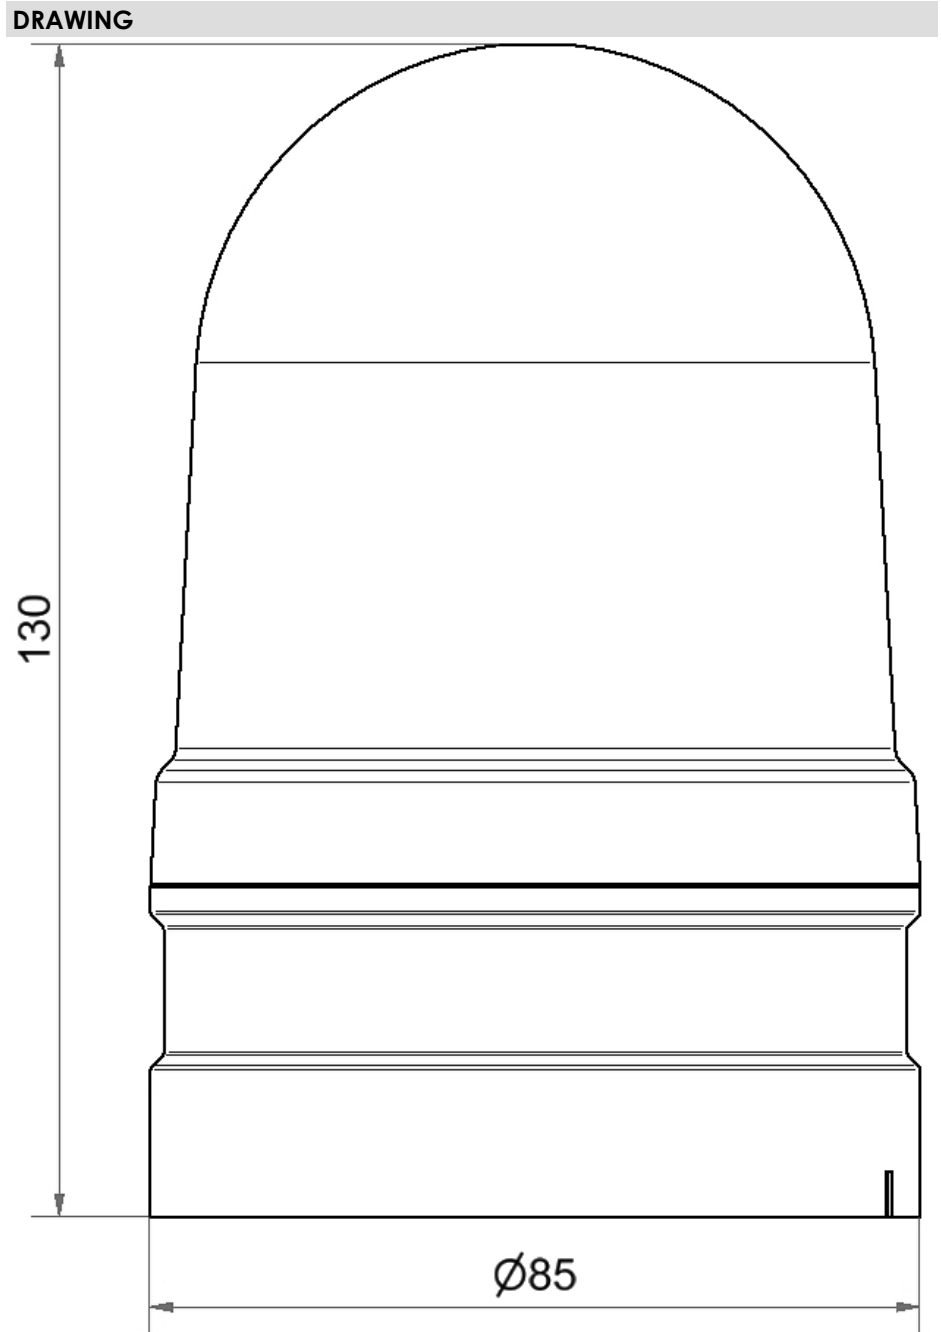

Midi free-standing Beacons / EvoSIGNAL
Midi Rotating 12/24V AC/DC CL

For additional installation and mounting information, refer to the appropriate user guide at www.werma.com. This printed copy is for information only and is subject to alteration.