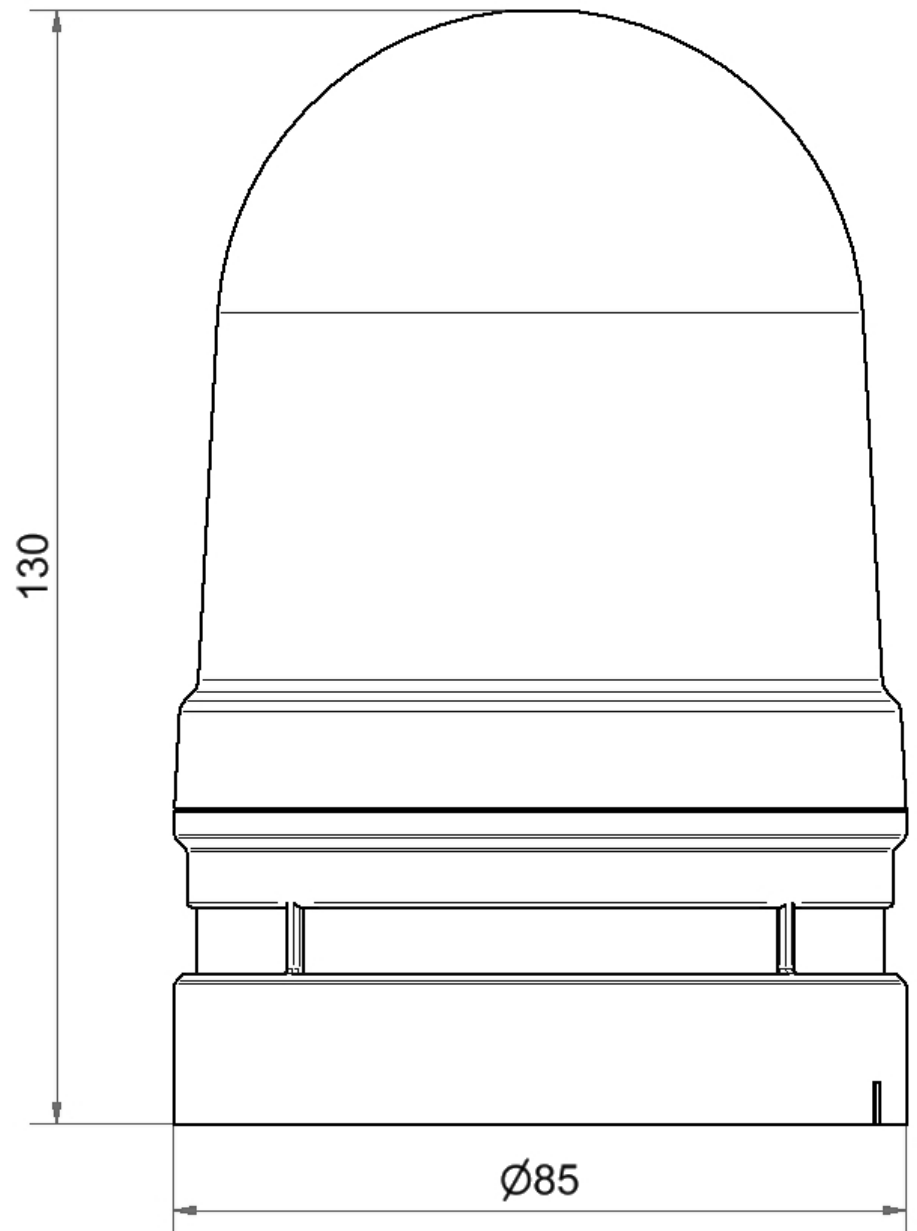

Midi / EvoSIGNAL

Midi TwinLIGHT Combi 12/24VAC/DC YE

DRAWING

For additional installation and mounting information, refer to the appropriate user guide at www.werma.com. This printed copy is for information only and is subject to alteration.