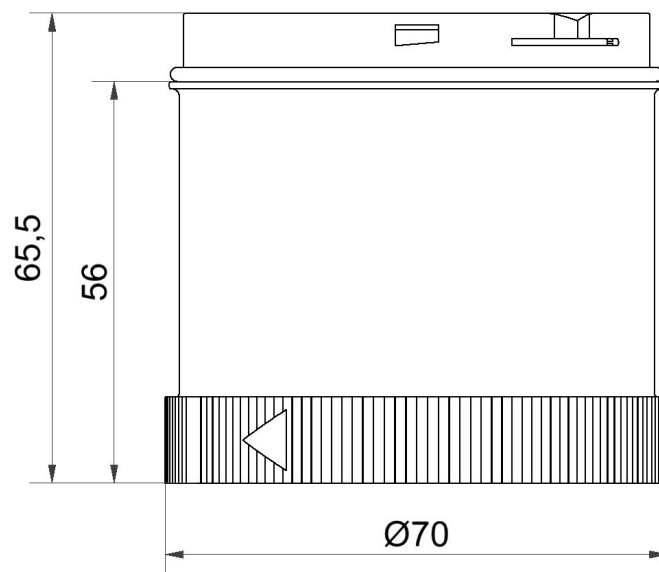

Modular Signal Towers / KombiSIGN 72
TwinLIGHT Classic 24VAC/DC YE

EAC certificate available	Yes
Conforms with AS-I	No
ICAO Certification	No
Conforms with GL	No
Conforms with RoHS CN	No
Conforms with VdS	No

DRAWING

For additional installation and mounting information, refer to the appropriate user guide at www.werma.com. This printed copy is for information only and is subject to alteration.