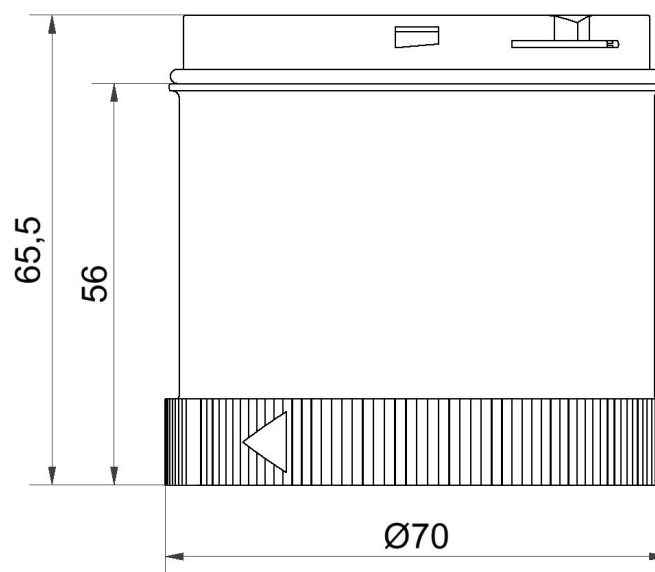

Modular Signal Towers / KombiSIGN 72
TwinLIGHT Classic 24VAC/DC BU

EAC certificate available	Yes
Conforms with AS-I	No
ICAO Certification	No
Conforms with GL	No
Conforms with RoHS CN	No
Conforms with VdS	No

DRAWING

For additional installation and mounting information, refer to the appropriate user guide at www.werma.com. This printed copy is for information only and is subject to alteration.