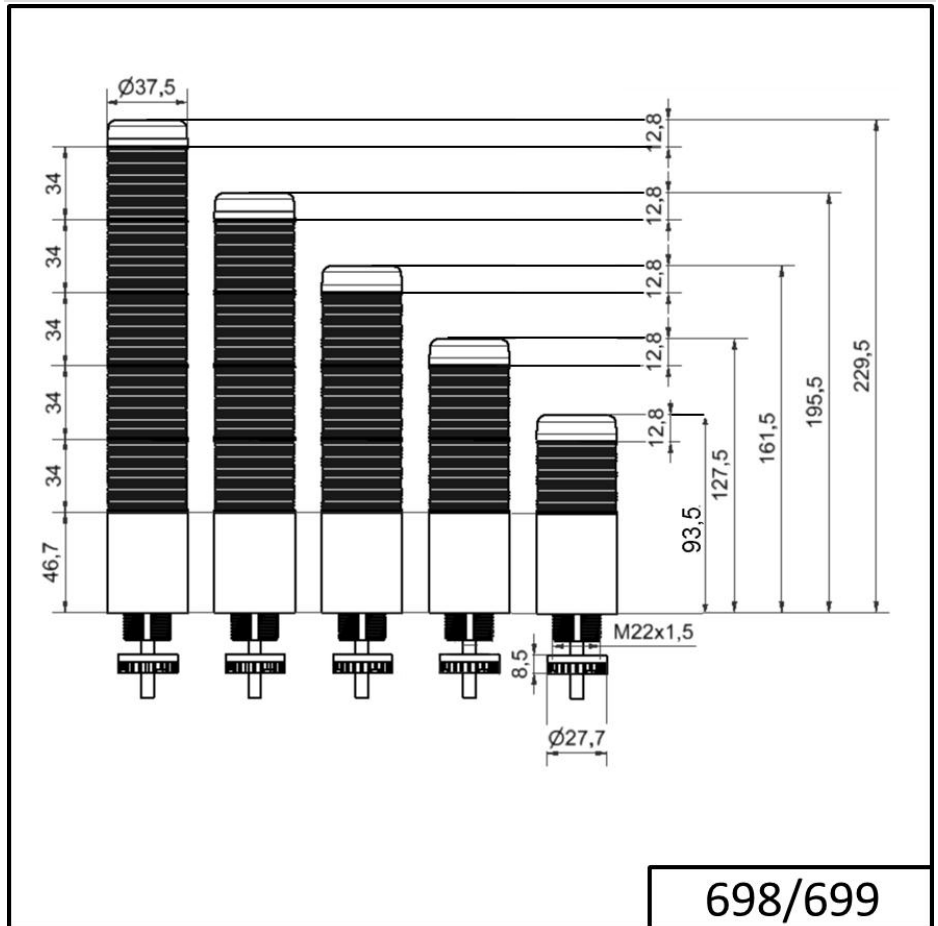

Completely pre-assembled Signal Towers / KOMPAKT 37
K37 cable EM 24VAC/DC YE/RD

DRAWING

! For additional installation and mounting information, refer to the appropriate user guide at www.werma.com. This printed copy is for information only and is subject to alteration.