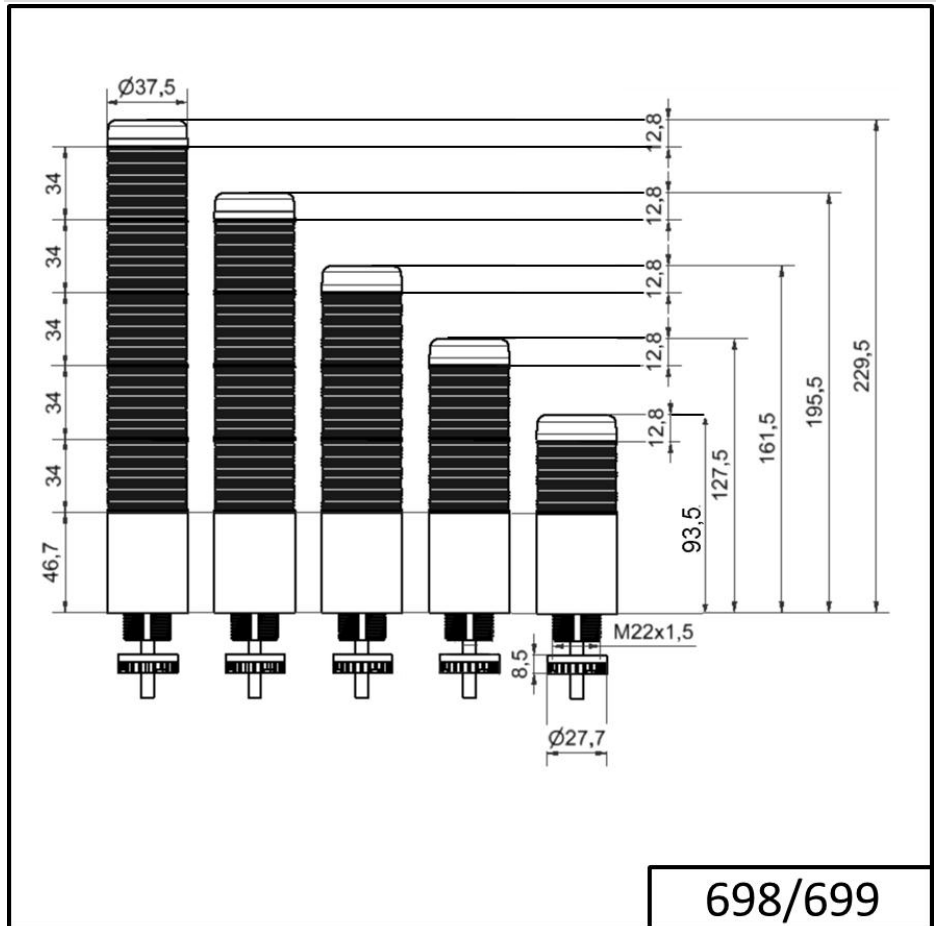

Completely pre-assembled Signal Towers / KOMPAKT 37
K37 cable EM 24VAC/DC WH/GN/YE/RD

DRAWING

698/699

For additional installation and mounting information, refer to the appropriate user guide at www.werma.com. This printed copy is for information only and is subject to alteration.