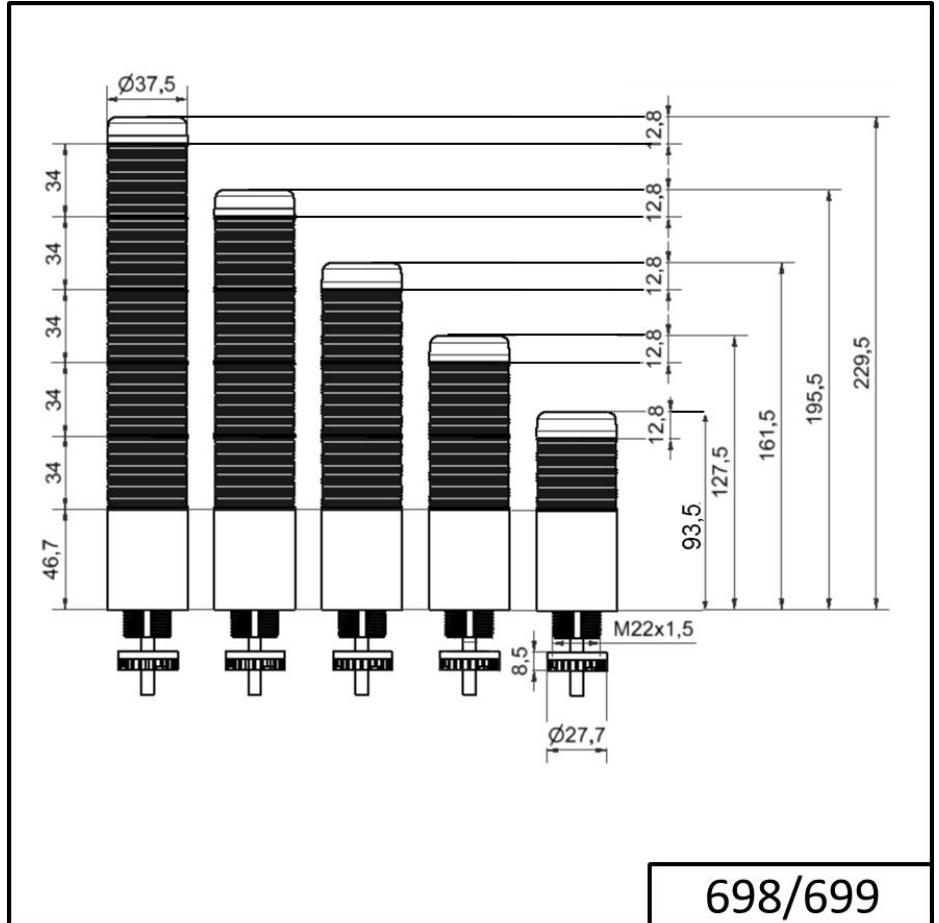

Completely pre-assembled Signal Towers / KOMPAKT 37
K37 cable EM 24VAC/DC BU/WH/GN/YE/RD

DRAWING

! For additional installation and mounting information, refer to the appropriate user guide at www.werma.com. This printed copy is for information only and is subject to alteration.