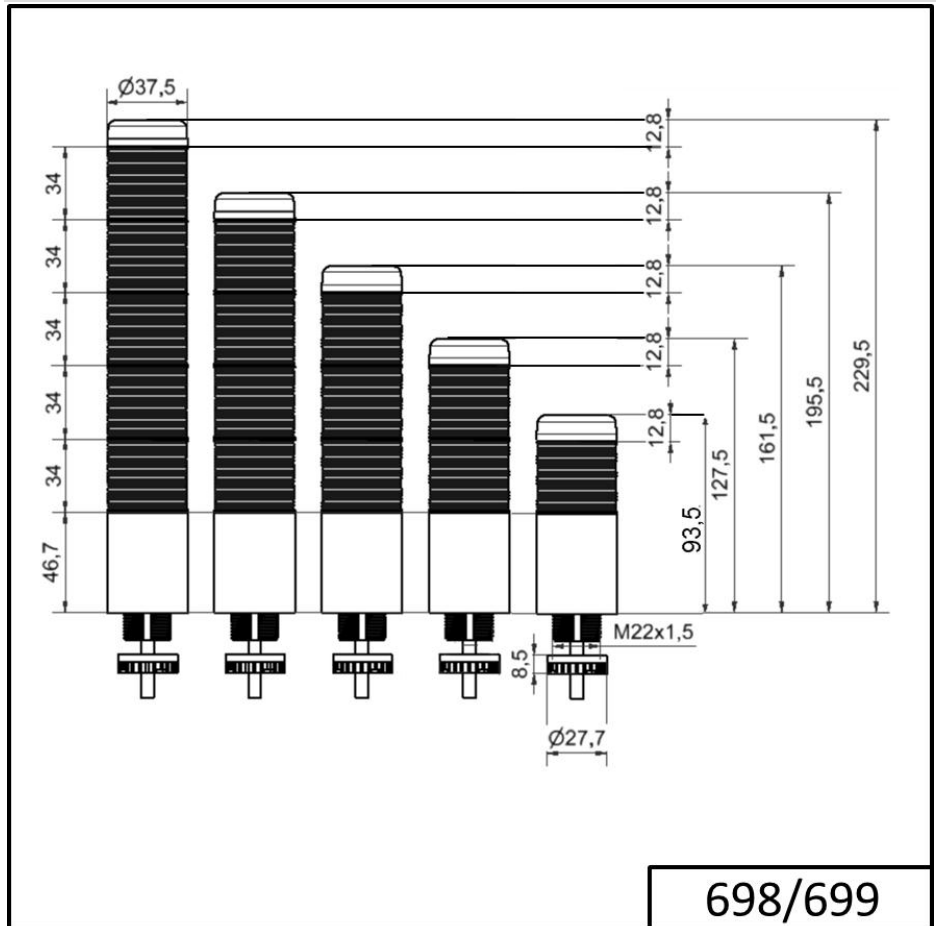

Completely pre-assembled Signal Towers / KOMPAKT 37
K37 plug EM Pulse tone 24VAC/DC BU/GN/YE

DRAWING

! For additional installation and mounting information, refer to the appropriate user guide at www.werma.com. This printed copy is for information only and is subject to alteration.