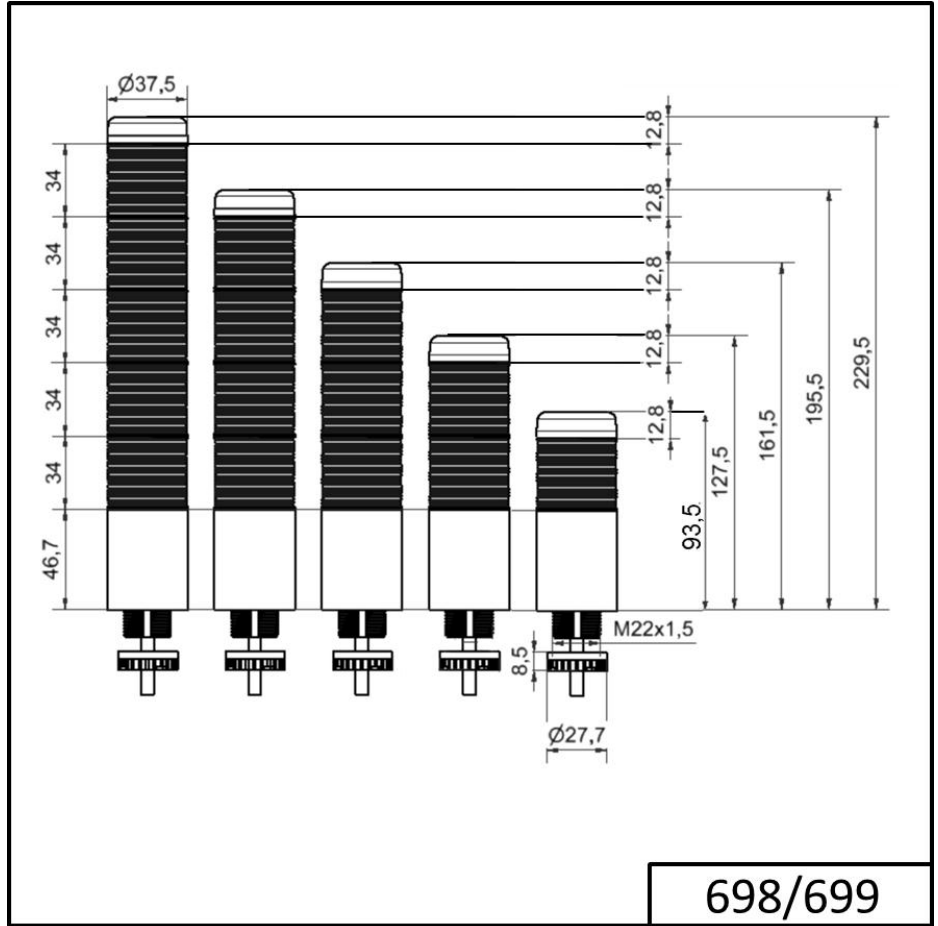

Completely pre-assembled Signal Towers / KOMPAKT 37
K37 plug EM Pulse tone 24VAC/DC BU/WH/GN

DRAWING

! For additional installation and mounting information, refer to the appropriate user guide at www.werma.com. This printed copy is for information only and is subject to alteration.