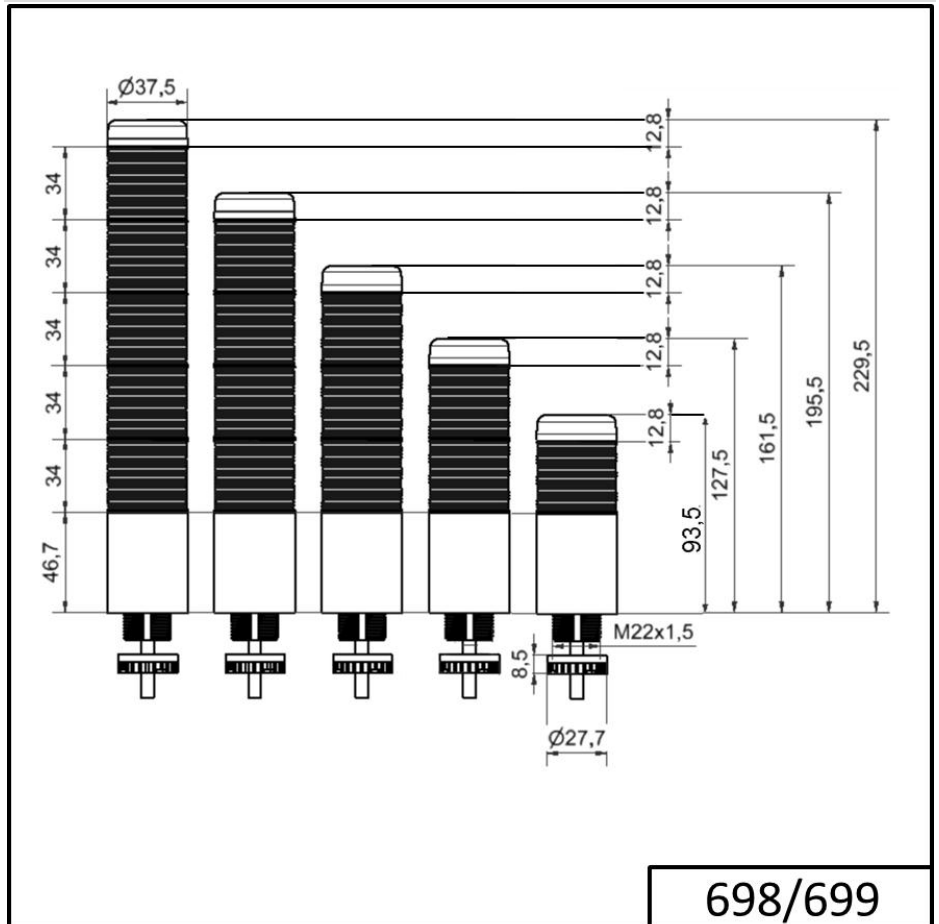

Completely pre-assembled Signal Towers / KOMPAKT 37
K37cl sr cable EM Pulse tone 24VAC/DC GN

DRAWING

! For additional installation and mounting information, refer to the appropriate user guide at www.werma.com. This printed copy is for information only and is subject to alteration.