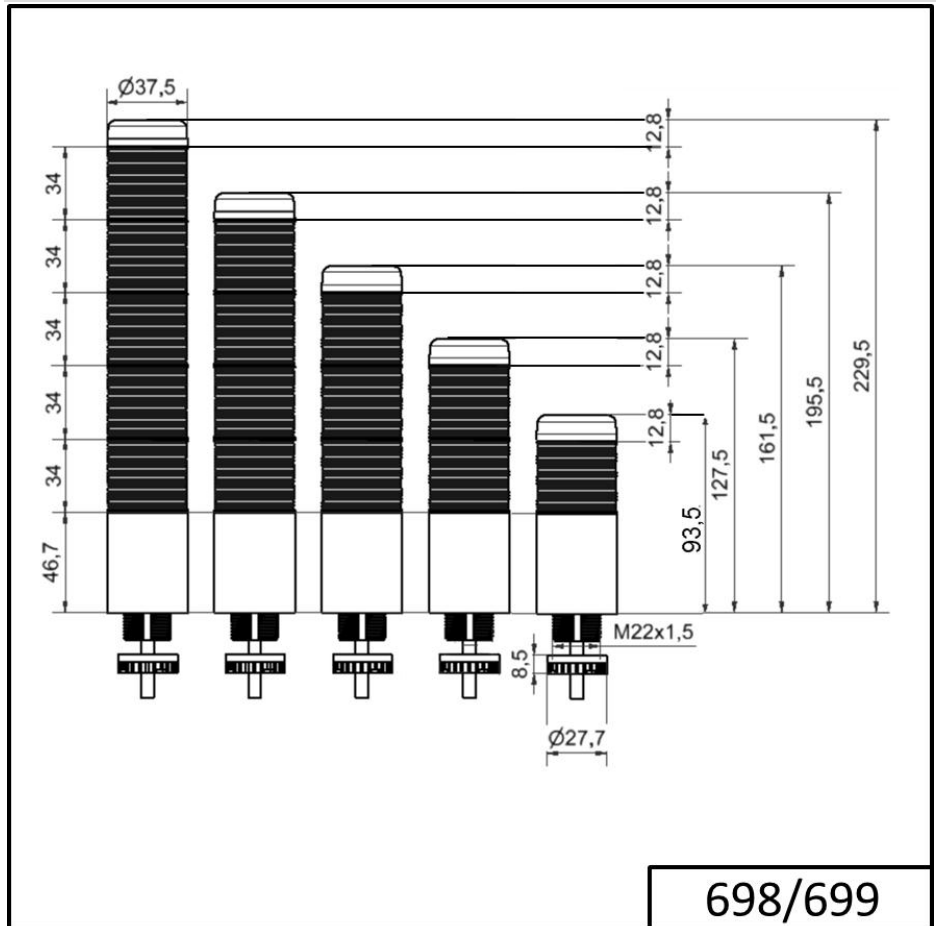

Completely pre-assembled Signal Towers / KOMPAKT 37
K37cl sr cable EM Pulse tone 24VAC/DC BU

DRAWING

698/699

! For additional installation and mounting information, refer to the appropriate user guide at www.werma.com. This printed copy is for information only and is subject to alteration.