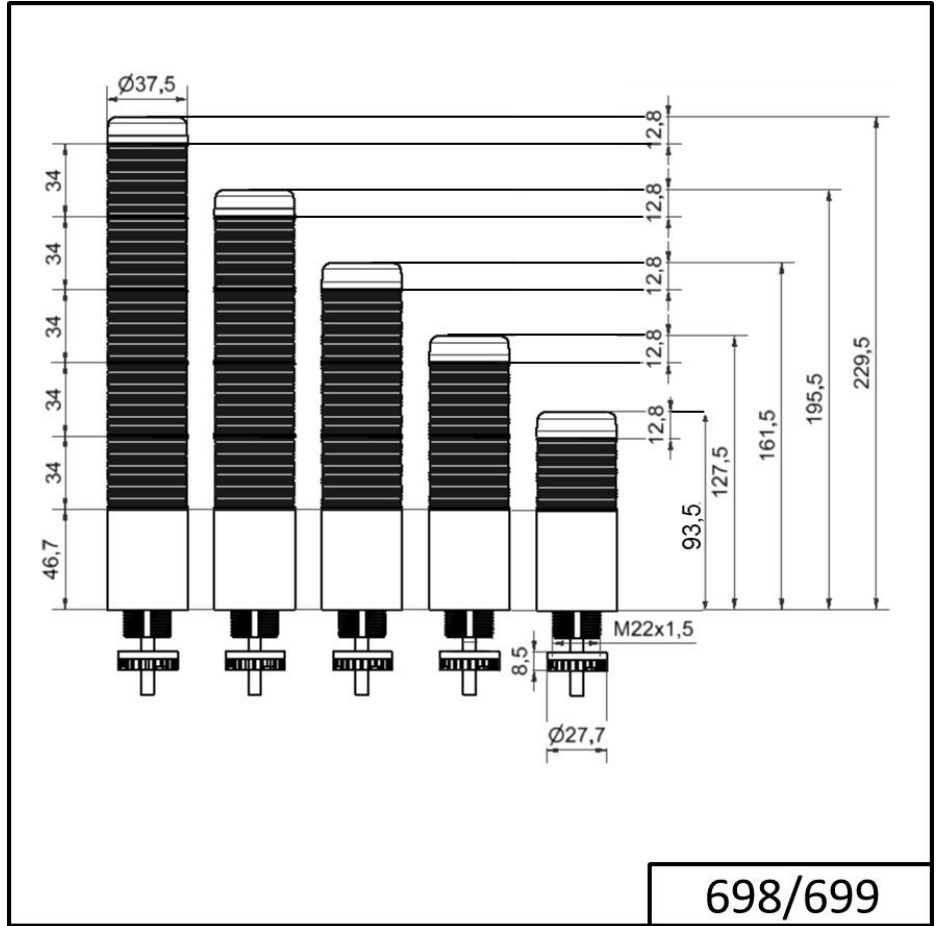

Completely pre-assembled Signal Towers / KOMPAKT 37
K37cl sr plug EM Pulse tone 24VAC/DC YE/

DRAWING

! For additional installation and mounting information, refer to the appropriate user guide at www.werma.com. This printed copy is for information only and is subject to alteration.