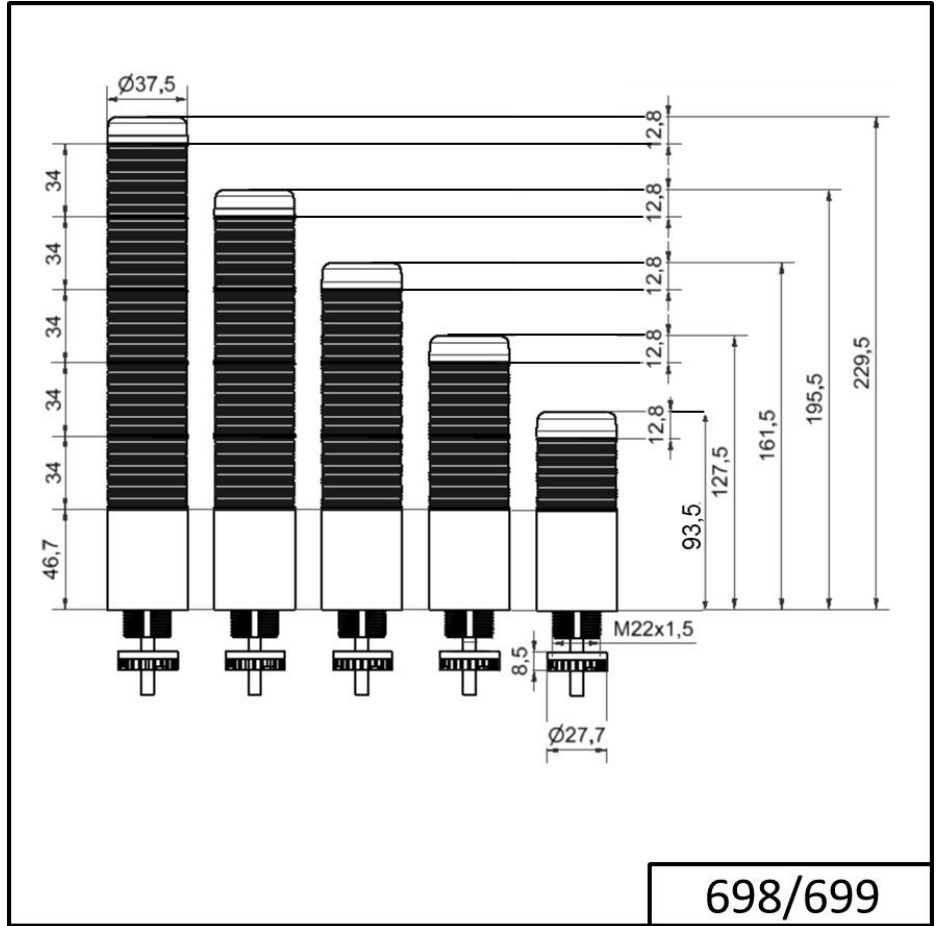

Completely pre-assembled Signal Towers / KOMPAKT 37
K37cl sr plug EM Pulse tone 24VAC/DC RD

DRAWING

For additional installation and mounting information, refer to the appropriate user guide at www.werma.com. This printed copy is for information only and is subject to alteration.