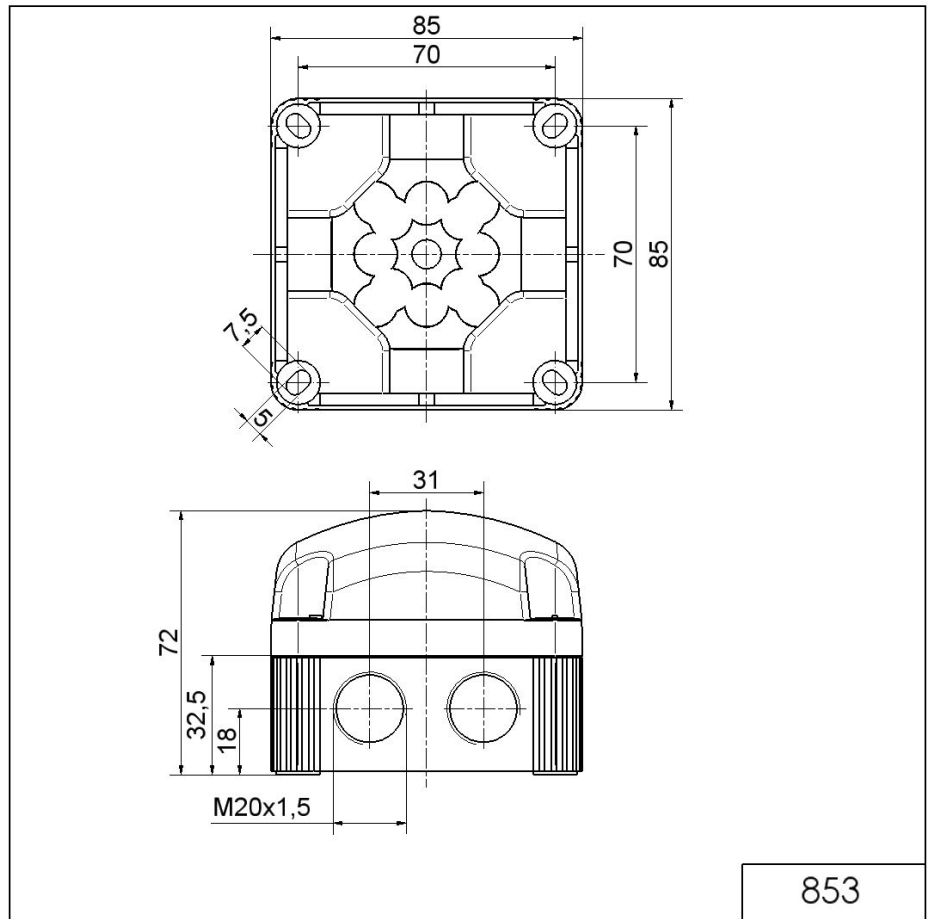

FlexSQUARE / LED EVS Beacon 853

LED EVS Beacon BWM 115-230VAC GN

DRAWING

! For additional installation and mounting information, refer to the appropriate user guide at www.werma.com. This printed copy is for information only and is subject to alteration.