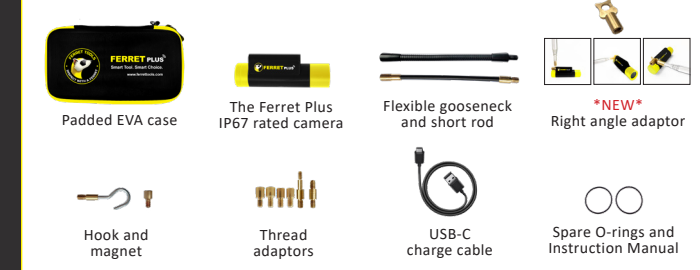

FERRET PLUS KIT INCLUDES: