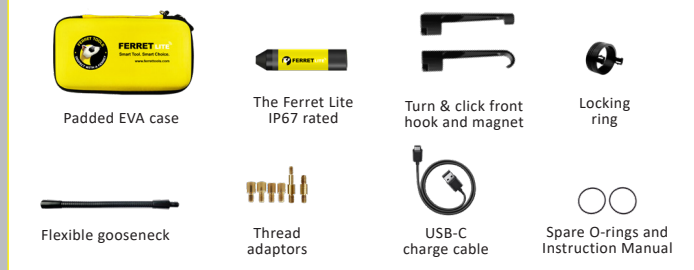

NEW RANGE

FERRET LITE

The Ferret Lite is a general purpose high quality inspection camera that gives eyes inside hard to reach locations. If you like to keep things simple & don't need all the bells and whistles, the Ferret Lite is the ideal cost-effective solution to help on the job or at home.

FEATURES:

- **Built-in WiFi hotspot, wireless & rechargeable**
  Provides a high resolution live stream with a wireless range of up to 50' (15m)
- **Free & easy to use app**
  Easy to use, intuitive Free Ferret App allows control over the camera
- **720p HD Streaming**
  Crisp clear images with 720p high resolution provides
- **Digital Zoom Function**
  View objects closer with the Ferret App digital zoom
- **Adjustable bright white LEDs**
  Bright white LEDs help investigate, locate, diagnose & fix problems
- **NEW Ferret always up viewing mode**
  In the Ferret App setting screen select to have the image view either normal mode or always up mode

FERRET LITE KIT INCLUDES: